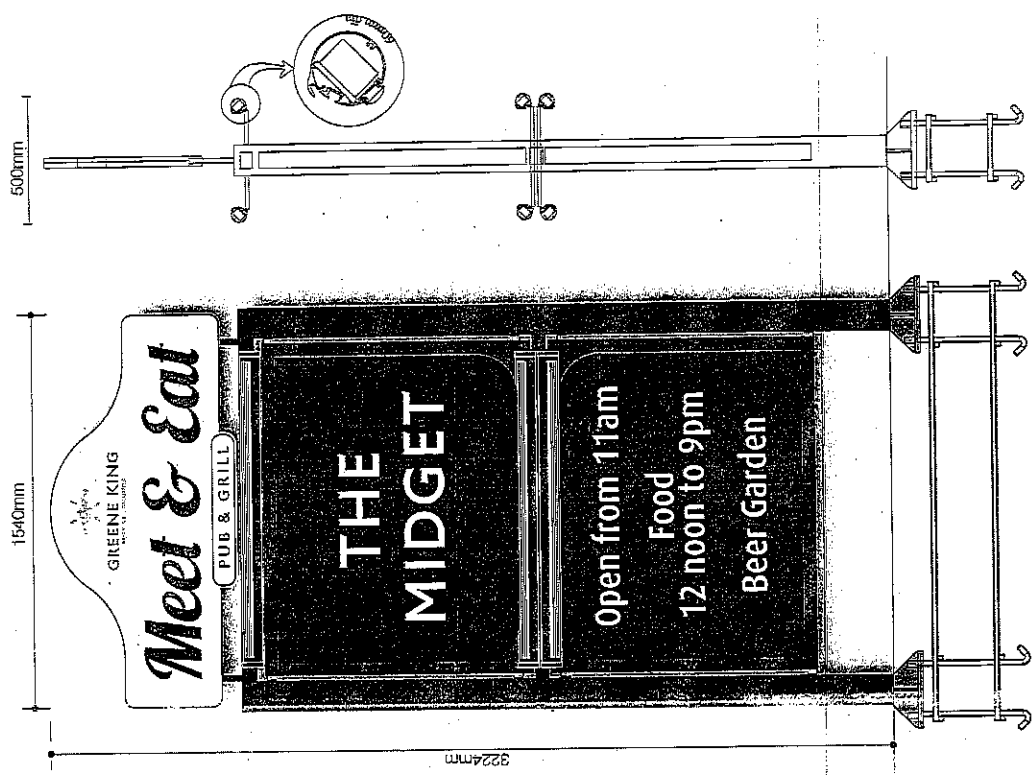

Item 01 - M&E Large Totem
Of two Double sided externally illuminated
totem sign.
Scale 1:20 @ A3