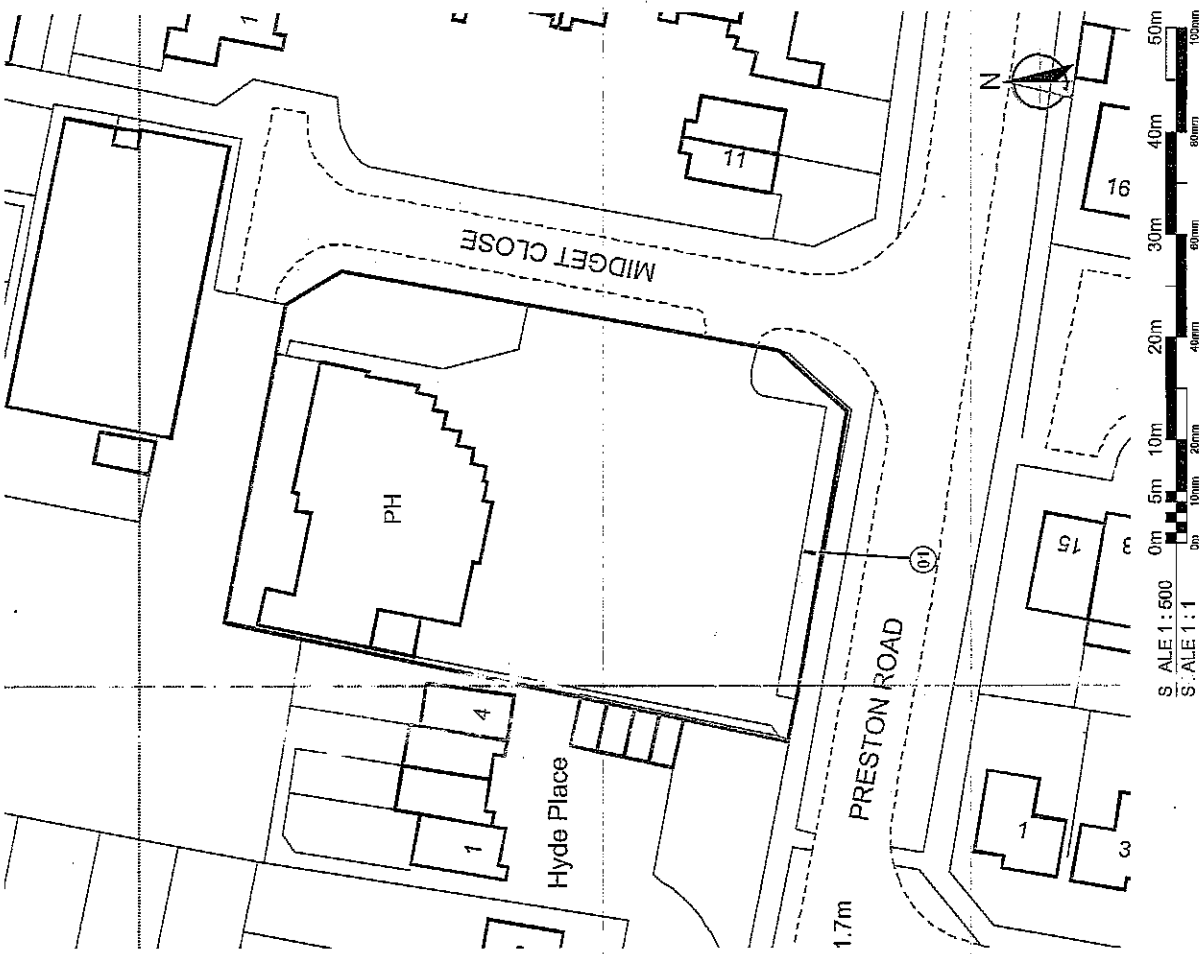

Site Plan - Scale 1:500 @ A3